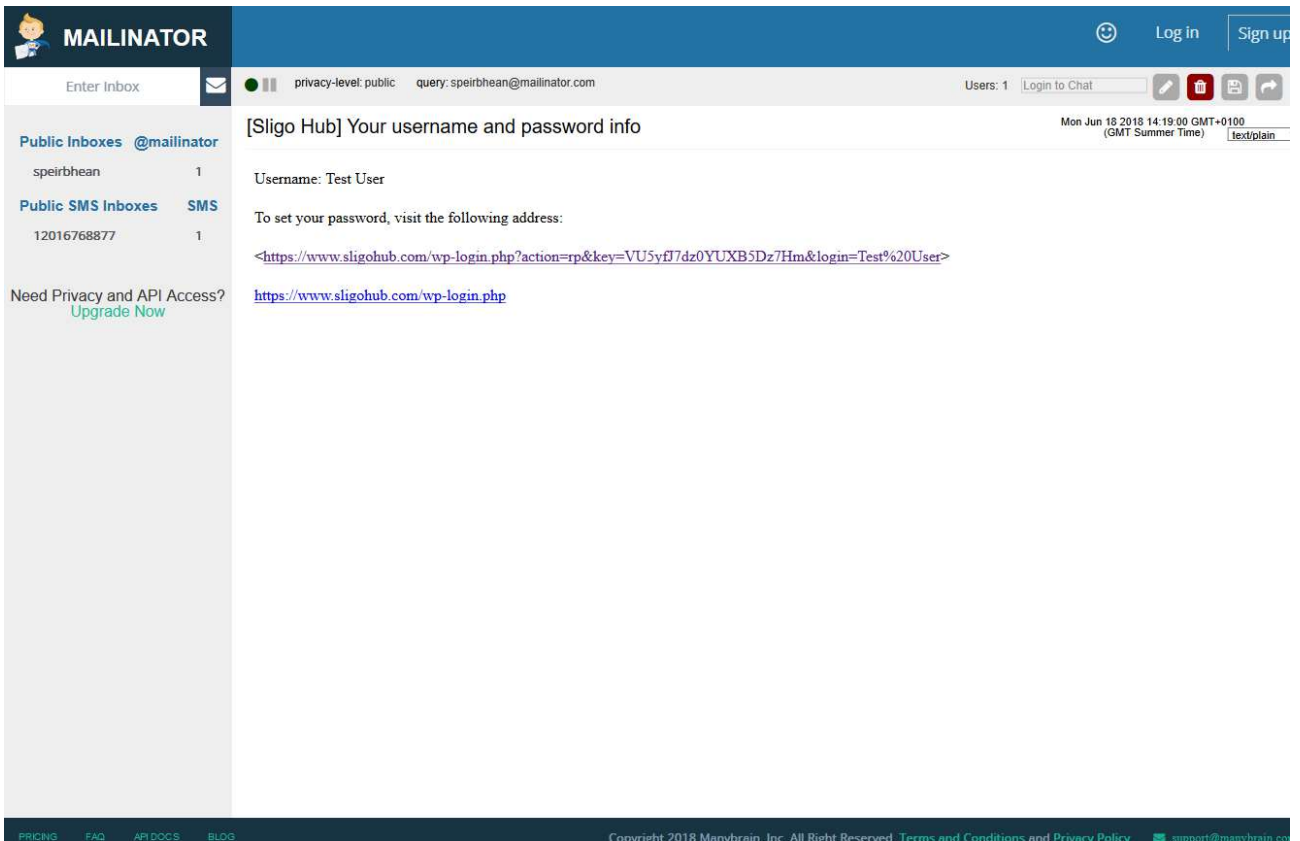

Login

Username or Email Address

Password

Remember Me

[Log In](#)

[Not yet registered?](#)

[Lost your password?](#)

Adding an Account – on the next page add a user name and email address and select “Register”

Register For This Site

Username

Test User

Email

airbhean@mailinator.com

Registration confirmation will be emailed to you.

Register

You should receive an email from the website with a link to Password Reset