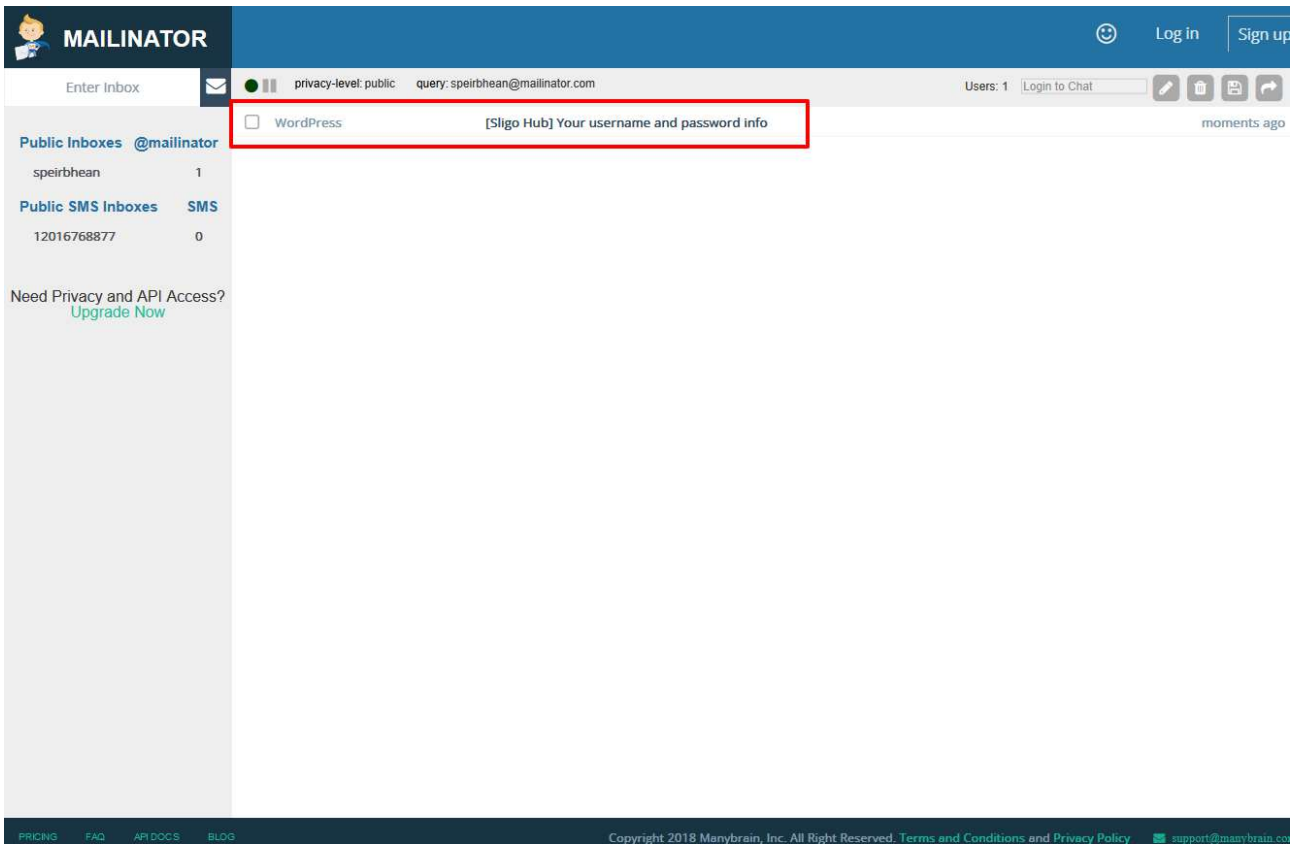

Login

Username or Email Address

Password

Remember Me

[Log In](#)

[Not yet registered?](#)

[Lost your password?](#)

Adding an Account – on the next page add a user name and email address and select “Register”

Register For This Site

Username

Test User

Email

airbhean@mailinator.com

Registration confirmation will be emailed to you.

Register

You should receive an email from the website with a link to Password Reset